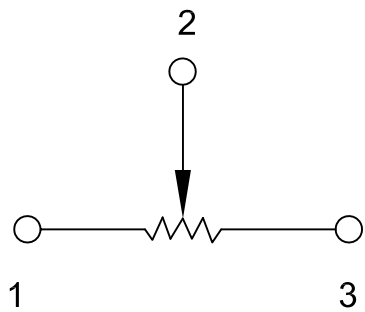

外形图 Mechanical Dimensions

接线图
Circuit Explanation

安装孔位置图
Mounting Hole

3				PRODUCT NAME	Semi-Fixed Potentiometer		
2				MODEL NAME	SRA85-2-value		
1							
NO	DATE	DESCRIPTION		APPROVED BY	CHECKED BY	DRAWN BY	
		DIMENSION	TOLERANCE	SCALE			
		$l \leq 10$	± 0.2	UNIT			mm
		$10 < l \leq 30$	± 0.5	VER.			A0
		$30 < l \leq 100$	± 1.0	DATE			2014-8-27
		All Angles	$\pm 5^\circ$				
				<div style="border: 1px solid black; border-radius: 50%; width: 40px; height: 40px; display: flex; flex-direction: column; justify-content: center; align-items: center; margin: 0 auto;"> R & D 2014/8/27 Eva </div>	<div style="border: 1px solid black; border-radius: 50%; width: 40px; height: 40px; display: flex; flex-direction: column; justify-content: center; align-items: center; margin: 0 auto;"> R & D 2014/8/27 Sophie </div>	<div style="border: 1px solid black; border-radius: 50%; width: 40px; height: 40px; display: flex; flex-direction: column; justify-content: center; align-items: center; margin: 0 auto;"> R & D 2014/8/27 Ball </div>	