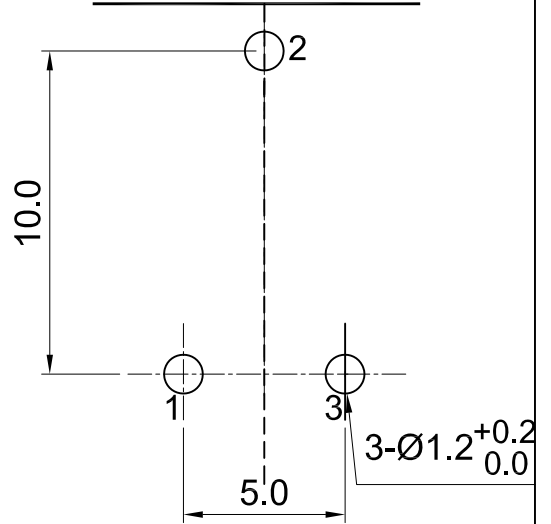

外形图 Mechanical Dimensions

接线图
Circuit Explanation

安装孔位置图
Mounting Hole

3				PRODUCT NAME	Semi-Fixed Potentiometer		
2				MODEL NAME	SRA85-2-value		
1							
NO	DATE	DESCRIPTION		APPROVED BY	CHECKED BY	DRAWN BY	
		DIMENSION	TOLERANCE	SCALE			
		$l \leq 10$	± 0.2	UNIT			mm
		$10 < l \leq 30$	± 0.5	VER.			A0
		$30 < l \leq 100$	± 1.0	DATE			2014-8-27
		All Angles	$\pm 5^\circ$				
				<div style="border: 1px solid black; border-radius: 50%; width: 40px; height: 40px; display: flex; flex-direction: column; justify-content: center; align-items: center; margin: 0 auto;"> R & D 2014/8/27 Eva </div>	<div style="border: 1px solid black; border-radius: 50%; width: 40px; height: 40px; display: flex; flex-direction: column; justify-content: center; align-items: center; margin: 0 auto;"> R & D 2014/8/27 Sophie </div>	<div style="border: 1px solid black; border-radius: 50%; width: 40px; height: 40px; display: flex; flex-direction: column; justify-content: center; align-items: center; margin: 0 auto;"> R & D 2014/8/27 Ball </div>	