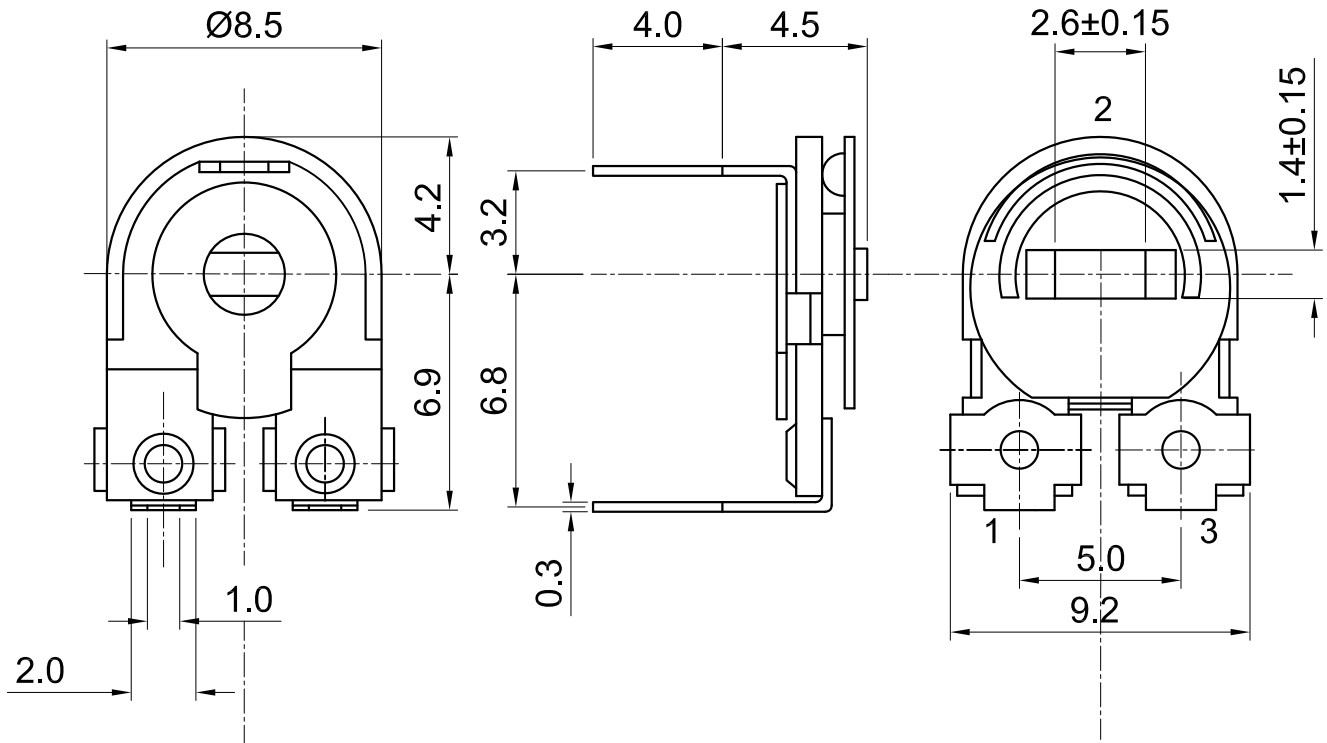

外形图 Mechanical Dimensions

接线图
Circuit Explanation

安装孔位置图
Mounting Hole

3				PRODUCT NAME	Semi-Fixed Potentiometer		
2				MODEL NAME	SRA85-2-value		
1							
NO	DATE	DESCRIPTION		APPROVED BY	CHECKED BY	DRAWN BY	
		DIMENSION	TOLERANCE	SCALE			
		$l \leq 10$	± 0.2	UNIT			mm
		$10 < l \leq 30$	± 0.5	VER.			A0
		$30 < l \leq 100$	± 1.0	DATE			2014-8-27
		All Angles	$\pm 5^\circ$				
				<div style="border: 1px solid black; border-radius: 50%; width: 40px; height: 40px; display: flex; flex-direction: column; justify-content: center; align-items: center; margin: 0 auto;"> R & D 2014/8/27 Eva </div>	<div style="border: 1px solid black; border-radius: 50%; width: 40px; height: 40px; display: flex; flex-direction: column; justify-content: center; align-items: center; margin: 0 auto;"> R & D 2014/8/27 Sophie </div>	<div style="border: 1px solid black; border-radius: 50%; width: 40px; height: 40px; display: flex; flex-direction: column; justify-content: center; align-items: center; margin: 0 auto;"> R & D 2014/8/27 Ball </div>	